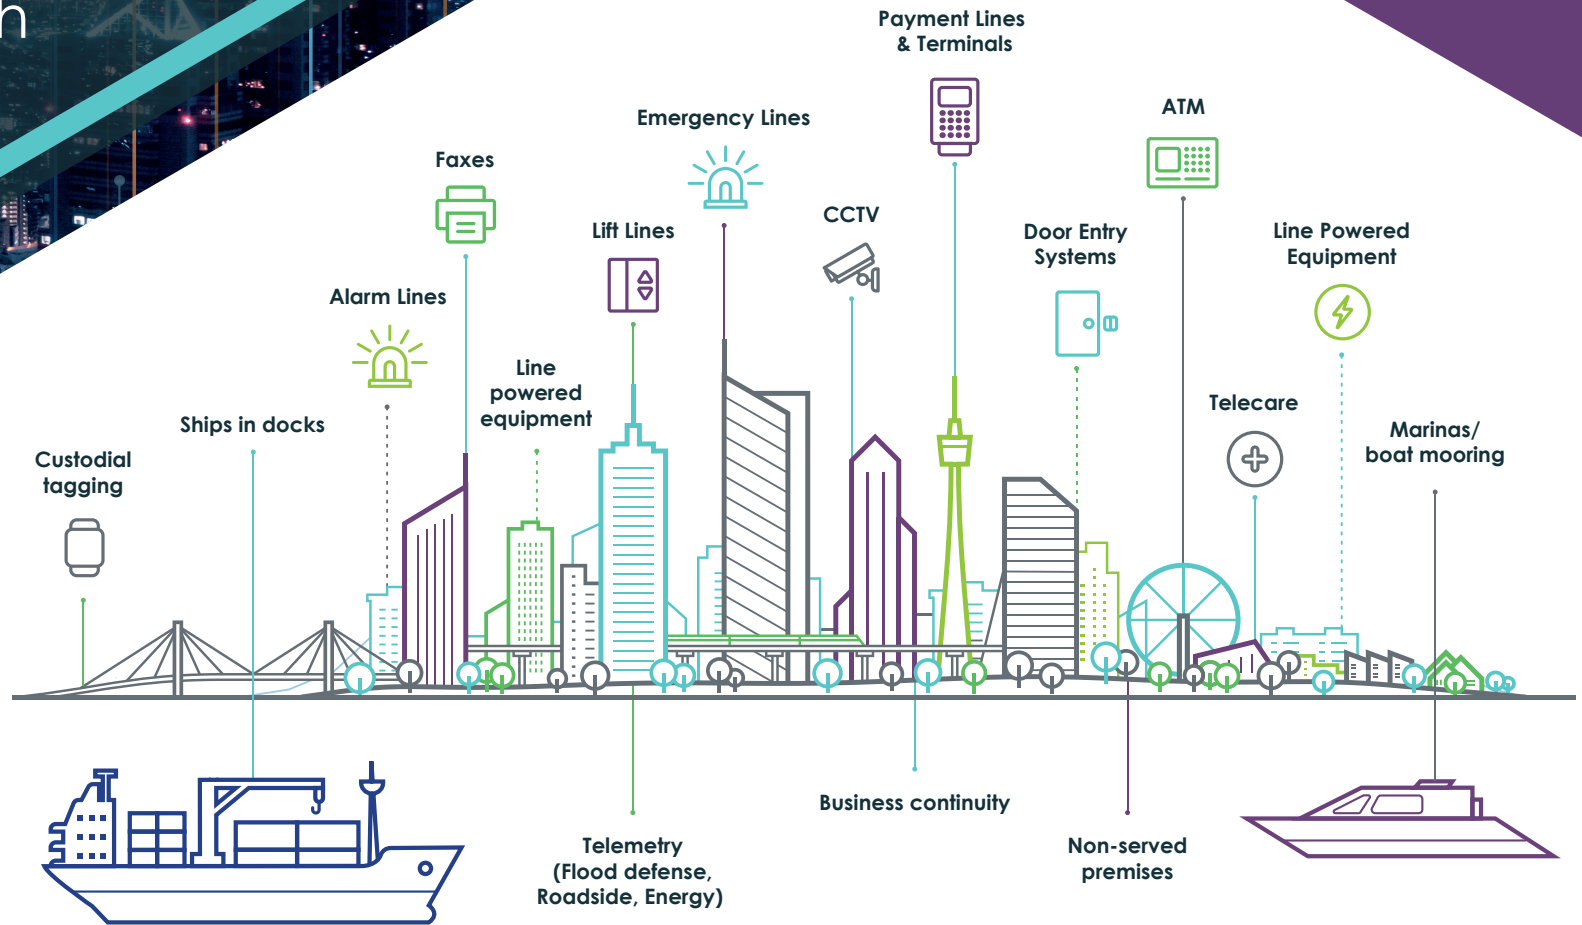

How will the PSTN/ISDN Switch off affect me?

Maintel can help seamlessly migrate your existing services to an exciting new digital future

Find out more
maintel.co.uk/pstn-switch-off

The PSTN/ISDN Switch off will impact businesses in more ways than one, with equipment such as lift lines, alarms and CCTV, to door entry systems and ATM's potentially affected. To avoid any systems outage we would recommend a thorough audit to identify from the examples above what they maybe and help you ensure your business continuity.